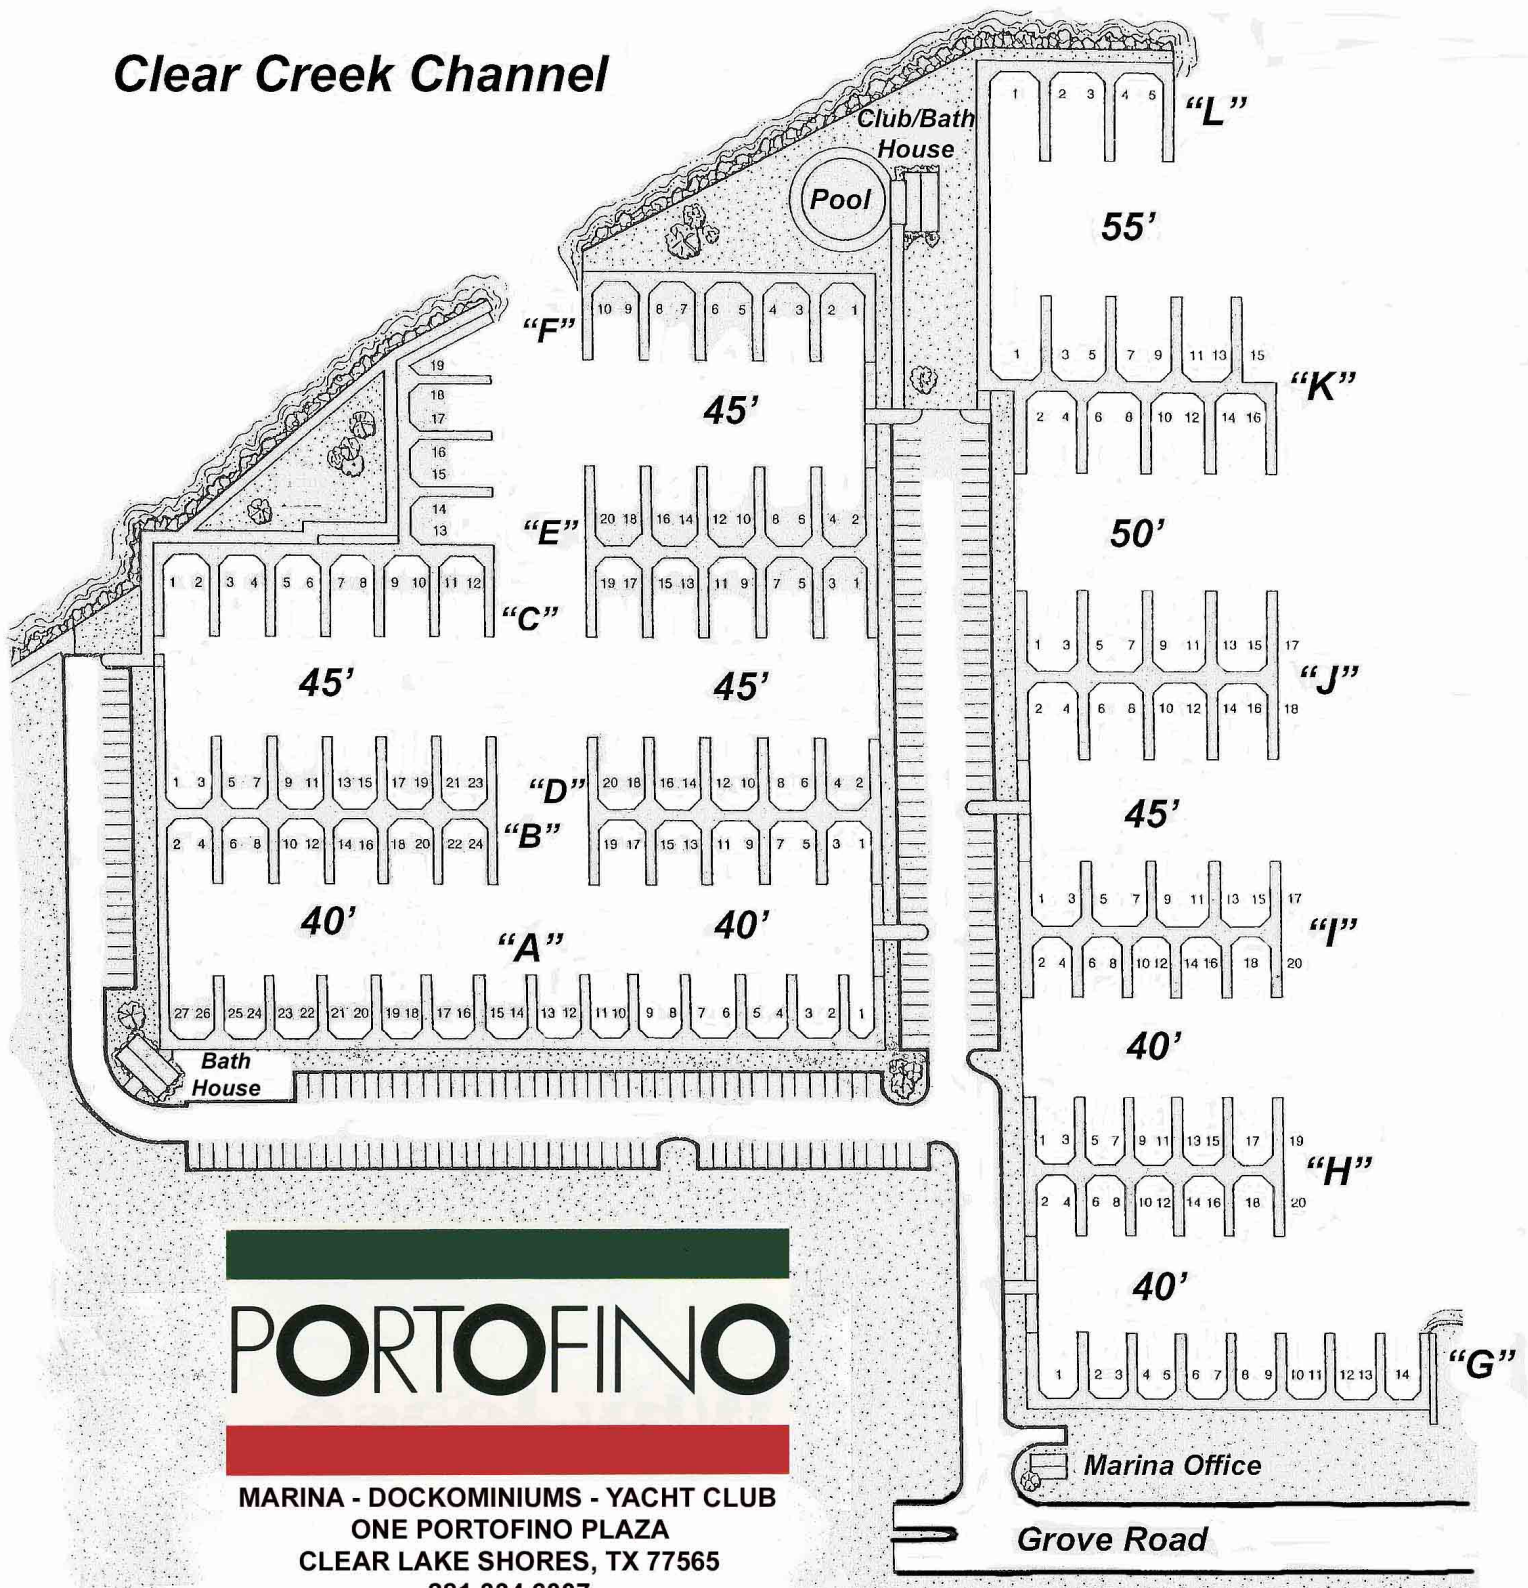

5 Minutes to Galveston Bay →

Clear Creek Channel

MARINA - DOCKMINIUMS - YACHT CLUB
ONE PORTOFINO PLAZA
CLEAR LAKE SHORES, TX 77565
281.334.6007